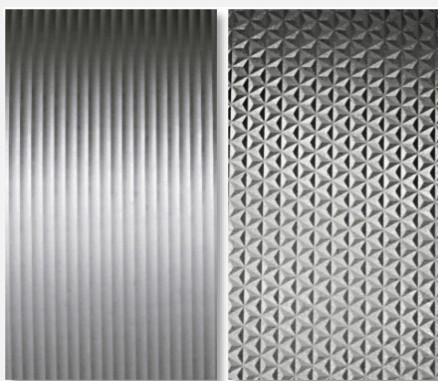

BRIGHTVIEW
TECHNOLOGIES

DESIGN BRILLIANCE MEETS
VISUAL INTELLIGENCE™

Patterned Diffusers

P-Series Aesthetically-Patterned Diffusers

P-Series diffusers offer outstanding visual and aesthetic appeal with the same high performance as other BrightView products. Patterns can be applied to most BrightView products including general-purpose diffusers, ellipticals, and anti-glare diffusers. They are frequently used in architectural, office, hospitality, and decorative applications. Numerous patterns are in stock and unique custom patterns are available upon request.

Standard Patterns

Triple Wave
P-TW01

Brushed Metal
P-MB01

Stripe
P-ST02

Tri Pyramid
P-PY01

Custom Patterns

Custom
Striped Diffuser

Bonsai Sconce