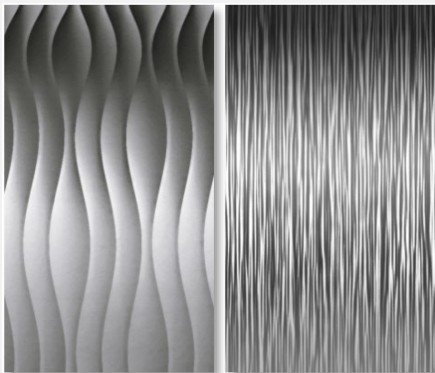

BRIGHTVIEW
TECHNOLOGIES

DESIGN BRILLIANCE MEETS
VISUAL INTELLIGENCE™

Patterned Diffusers

P-Series Aesthetically-Patterned Diffusers

P-Series diffusers offer outstanding visual and aesthetic appeal with the same high performance as other BrightView products. Patterns can be applied to most BrightView products including general-purpose diffusers, ellipticals, and anti-glare diffusers. They are frequently used in architectural, office, hospitality, and decorative applications. Numerous patterns are in stock and unique custom patterns are available upon request.

Standard Patterns

Triple Wave
P-TW01

Brushed Metal
P-MB01

Stripe
P-ST02

Tri Pyramid
P-PY01

Custom Patterns

Custom
Striped Diffuser

Bonsai Sconce